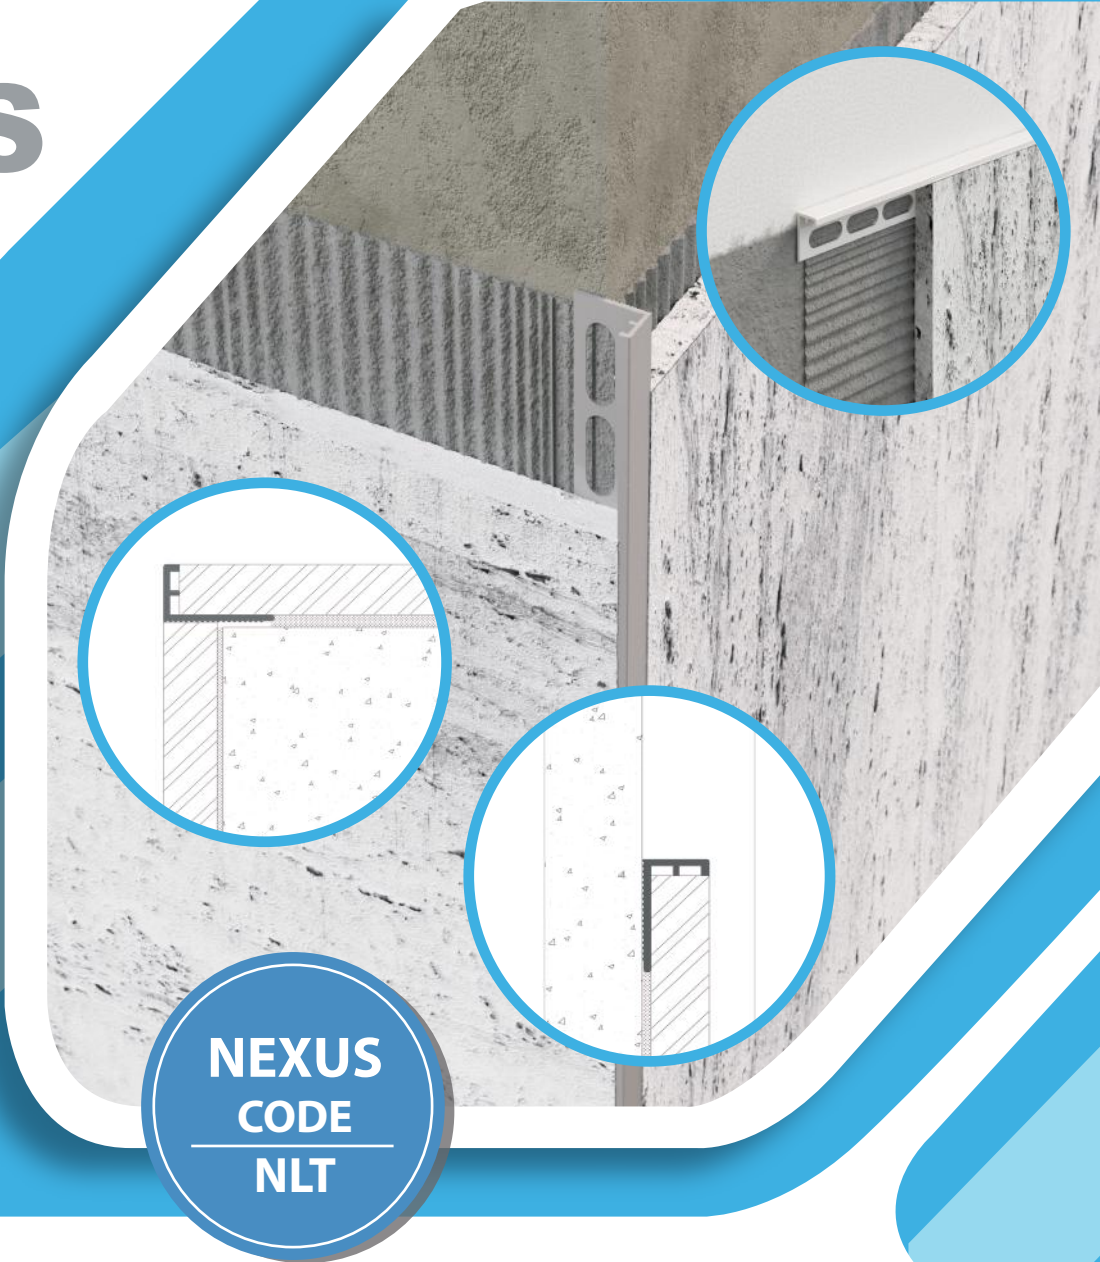

NLT

Features

- Protect the external corners of Ceramic coverings.
- Available in 9 Colours.

Surface

- Smooth uPVC
- Colours:
White, Milky White, White Ivory, Ivory, Bahama Beige, Light Grey, Grey, Cement Grey, Black.

Material

- uPVC with excellent weather-ability and high resistance to ageing.

NEXUS
CODE
NLT

COLOURS:

White (501)

Milky White (502)

White Ivory (901)

Ivory (903)