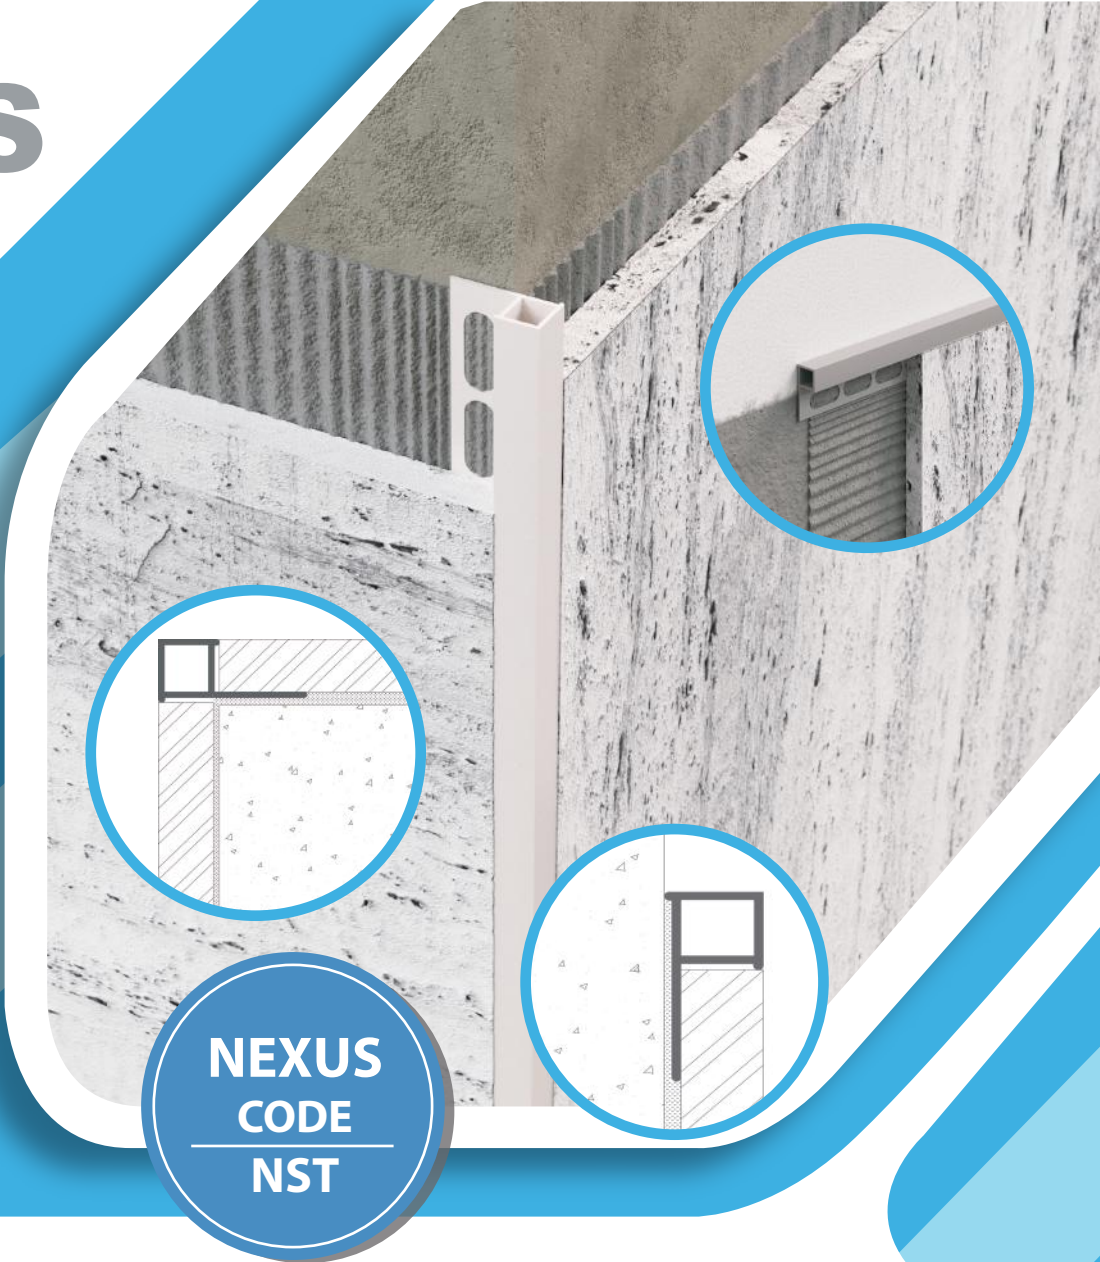

NST

Features

- Protect the external corners of Ceramic coverings.
- Available in 9 Colours.

Surface

- Smooth uPVC
- Colours:
White, Milky White, White Ivory, Ivory, Bahama Beige, Light Grey, Grey, Cement Grey, Black.

Material

- uPVC with excellent weather-ability and high resistance to ageing.

NEXUS
CODE
NST

COLOURS:

White (501)

Milky White (502)

White Ivory (901)

Ivory (903)