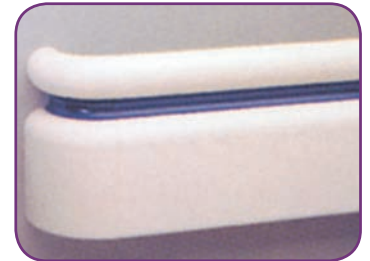

- Pedestrial Floors.
- Vehicular Floors.
- Interior and Exterior Walls.
- Ceilings and Roofs.

Components are made from extruded aluminum, synthetic rubber, stainless steel, or brass.

www.migua.com

ARCHITECTURAL & INDUSTRIAL IMPACT PROTECTION SYSTEM

- Handrails : Sculpted, Flat and Cylindrical profiles
 - Wall Guards : Flat and Sculpted
 - Accent Rails
 - Chair Rub Rails
 - Corner Guards : Flush and Surface-Mounted
 - Vinyl Doors and Frame Guards
- Material: Vinyl, aluminum, wood, clear lexan and stainless steel