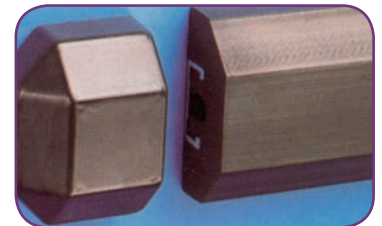

- Handrails : Sculpted, Flat and Cylindrical profiles
 - Wall Guards : Flat and Sculpted
 - Accent Rails
 - Chair Rub Rails
 - Corner Guards : Flush and Surface-Mounted
 - Vinyl Doors and Frame Guards
- Material: Vinyl, aluminum, wood, clear lexan and stainless steel

www.pawling.com

SPEED BUMPS AND BUMPER GUARDS

Speed Bumps and Bumper Guards are used extensively in commercial parking garages and building service areas. Their profiles are designed to maximize wall surface area protection and high impact absorption.