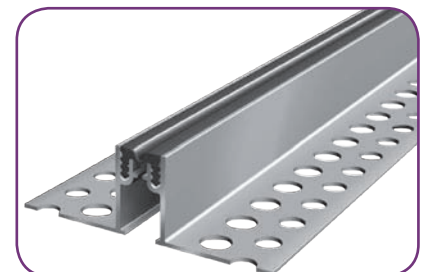

Pedestals are adjustable. Stringered or stringerless understructure. Various types of coverings are available.

www.tasmanaccessfloors.com.au

www.tecnogivex.it

EXPANSION JOINTS COVERS:

MIGUA

Architectural joints covers for:

- Pedestrial Floors.
- Vehicular Floors.
- Interior and Exterior Walls.
- Ceilings and Roofs.

Components are made from extruded aluminum, synthetic rubber, stainless steel, or brass.

www.migua.com

ARCHITECTURAL & INDUSTRIAL IMPACT PROTECTION SYSTEM

- Handrails : Sculpted, Flat and Cylindrical profiles
 - Wall Guards : Flat and Sculpted
 - Accent Rails
 - Chair Rub Rails
 - Corner Guards : Flush and Surface-Mounted
 - Vinyl Doors and Frame Guards
- Material: Vinyl, aluminum, wood, clear lexan and stainless steel